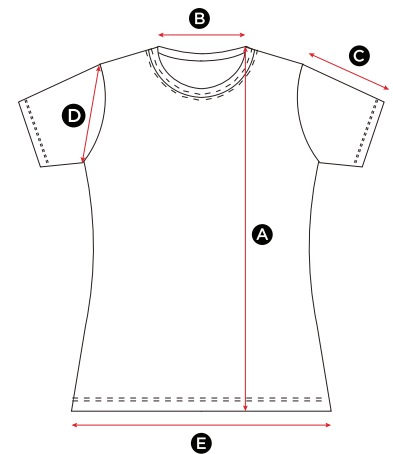

## SGTee Perfect Print Tagless Tee 170.52

MEASUREMENTS	S	M	L	XL	2XL	3XL	4XL	5XL
<b>A</b> Length	68	70	73	75	78	80	82	84
<b>B</b> Back neck opening	17.5	18	19	20	20.5	21	21.5	22
<b>C</b> Sleeve length	18	18	19	19	20	20	21	22
<b>D</b> Armhole (straight)	21	22	23	24	25	26	27	28
<b>E</b> Bottom hem opening	47	50	53	56	59	62	65	68

## SGTee F Ladies' Perfect Print Tagless Tee 171.52

MEASUREMENTS	XS	S	M	L	XL	2XL
<b>A</b> Length	57.5	60	62.5	65	67.5	70
<b>B</b> Back neck opening	18	18.5	19	19.5	20	20.5
<b>C</b> Sleeve length	12.5	13.5	14.5	15.5	16.5	17.5
<b>D</b> Armhole (straight)	17	18	19	20	21	22
<b>E</b> Bottom hem opening	40	43	45	48	50	52

## SGTee K Kids' Perfect Print Tagless Tee 172.52

MEASUREMENTS	(Years) 1-2	3-4	5-6	7-8	9-10	11-12
	XS	S	M	L	XL	2XL
<b>A</b> Length	40	43	47	51	55	63
<b>B</b> Back neck opening	15.5	16	16	16	16.5	16.5
<b>C</b> Sleeve length	10.5	11.5	12.5	13.5	14.5	15.5
<b>D</b> Armhole (straight)	14.5	15.5	16.5	17.5	18.5	19.5
<b>E</b> Bottom hem opening	31	34	37	40	43	46