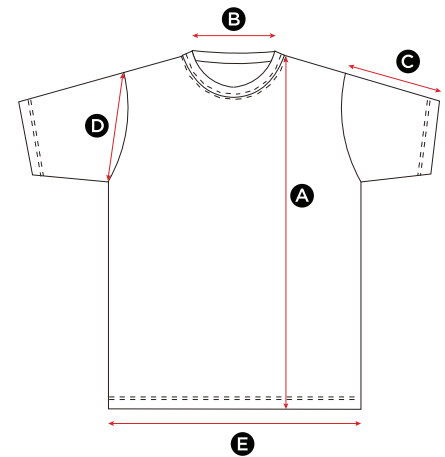

## SGTee Perfect Print Tagless Tee 170.52

MEASUREMENTS	S	M	L	XL	2XL	3XL	4XL	5XL
<b>A</b> Length	68	70	73	75	78	80	82	84
<b>B</b> Back neck opening	17.5	18	19	20	20.5	21	21.5	22
<b>C</b> Sleeve length	18	18	19	19	20	20	21	22
<b>D</b> Armhole (straight)	21	22	23	24	25	26	27	28
<b>E</b> Bottom hem opening	47	50	53	56	59	62	65	68

## SGTee F Ladies' Perfect Print Tagless Tee 171.52

MEASUREMENTS	XS	S	M	L	XL	2XL
<b>A</b> Length	57.5	60	62.5	65	67.5	70
<b>B</b> Back neck opening	18	18.5	19	19.5	20	20.5
<b>C</b> Sleeve length	12.5	13.5	14.5	15.5	16.5	17.5
<b>D</b> Armhole (straight)	17	18	19	20	21	22
<b>E</b> Bottom hem opening	40	43	45	48	50	52